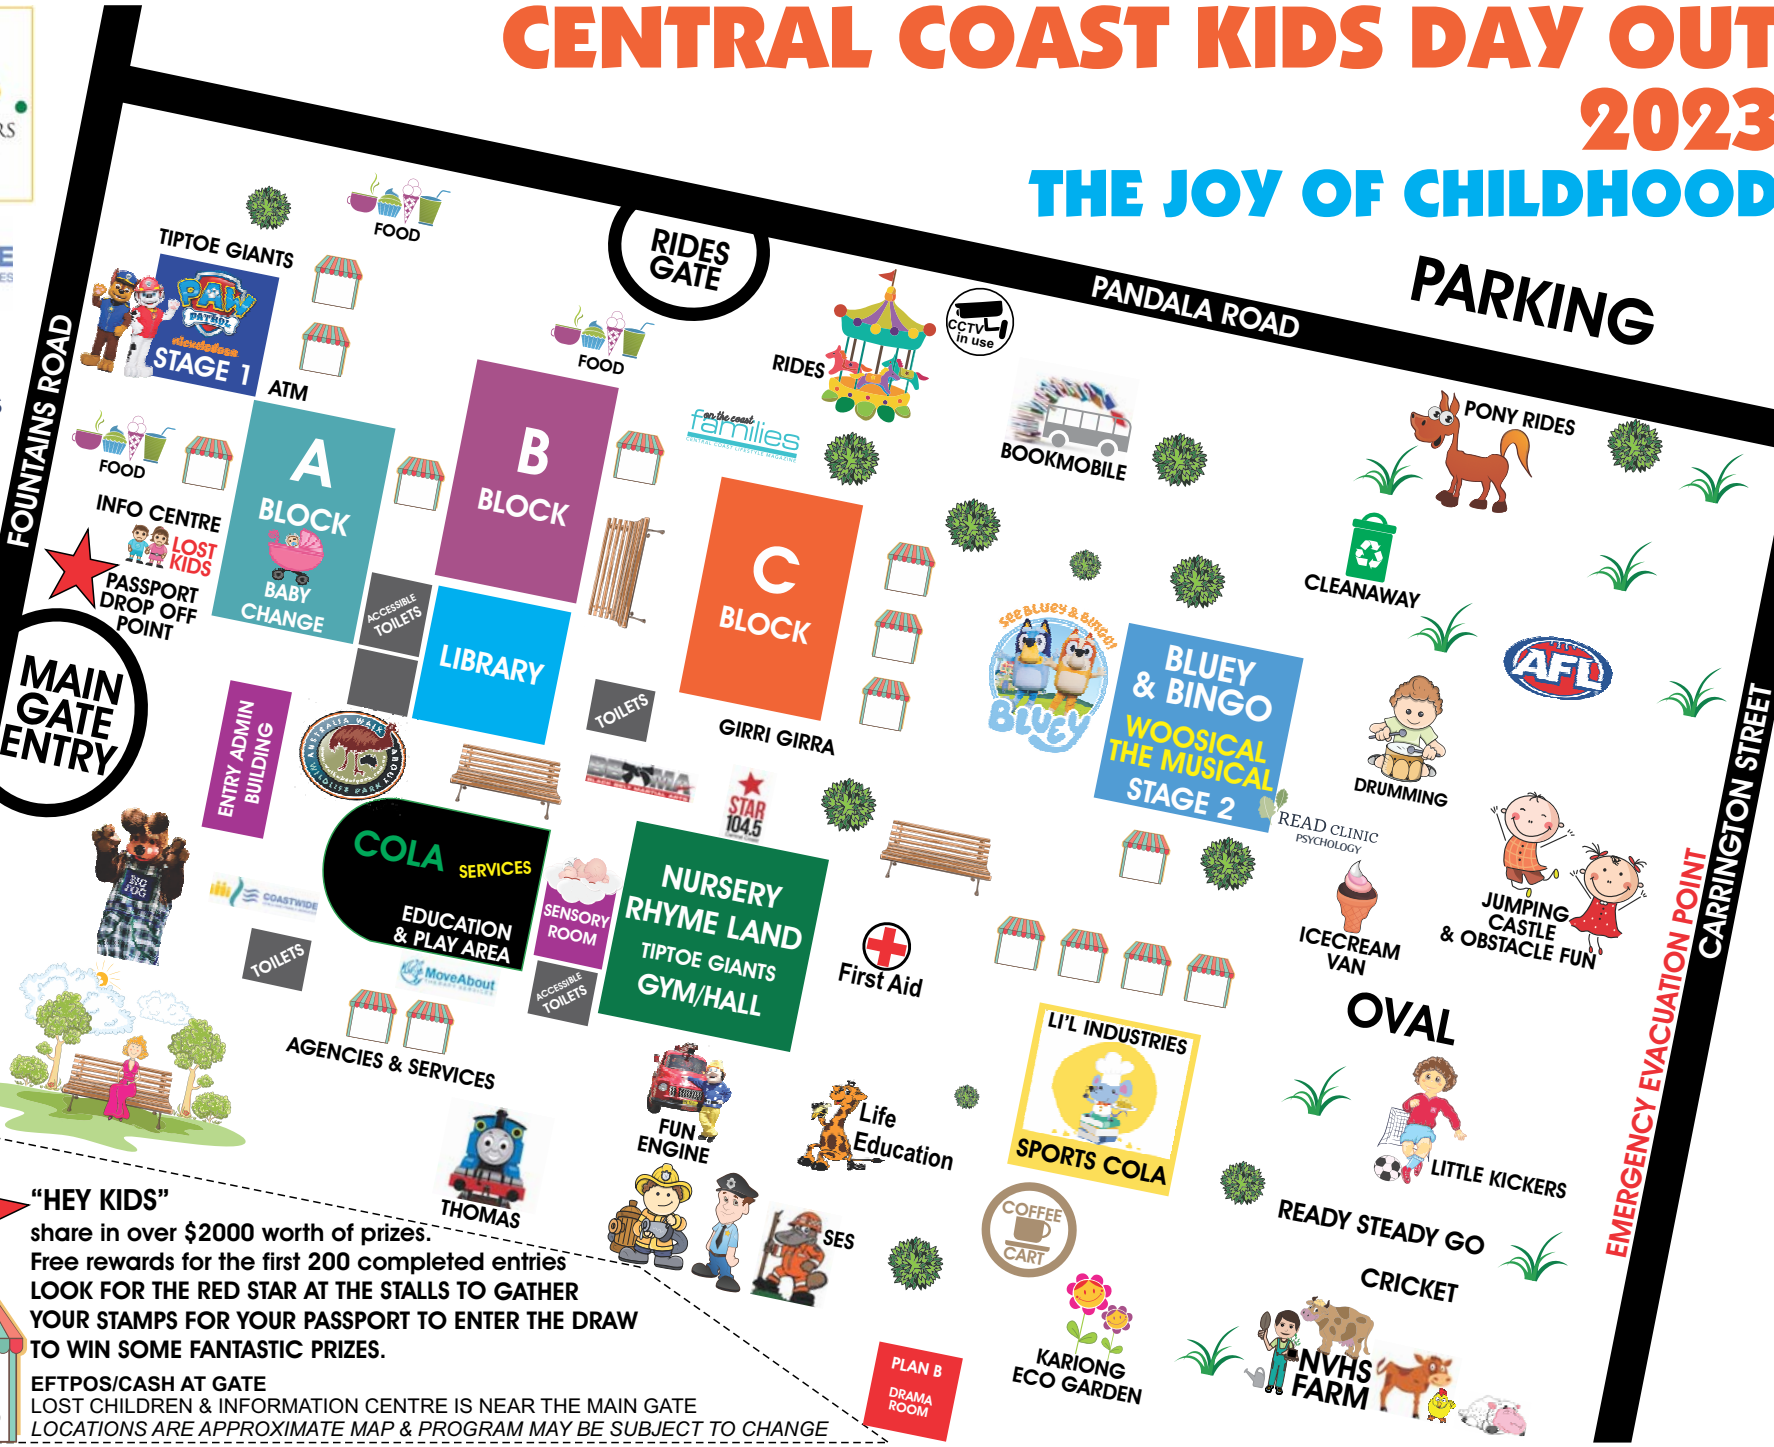

CENTRAL COAST KIDS DAY OUT 2023

THE JOY OF CHILDHOOD

EFTPOS/CASH AT GATE
 LOST CHILDREN & INFORMATION CENTRE IS NEAR THE MAIN GATE
 LOCATIONS ARE APPROXIMATE MAP & PROGRAM MAY BE SUBJECT TO CHANGE

TIME	STAGE 1 FRONT OF SCHOOL	STAGE 2 ON THE OVAL	ACTIVITIES DURING THE DAY
10:00-10:15	WELCOME TO CCKDO	NARARA VALLEY HIGH SCHOOL DRAMA PERFORMANCE	SPORTING ACTIVITIES ALL DAY ON THE OVAL
10:15-10:30	PERFORM-ABILITY	NIAGARA PARK PRIMARY SCHOOL CHOIR	NURSERY RHYME LAND TOUR BEGINS
10:30-10:45		BLUEY	VISIT THE BABY SENSORY ROOM FOR TODDLERS AND BABIES ONLY
10:45-11:00	PAW PATROL		OFFICIAL OPENING AUSLAN INTERPRETING 11-2PM
11:00-11:15		CHEF DAN - COOKING DEMONSTRATION 11-11:30 Li'l INDUSTRIES AREA BABY SENSORY ROOM 11-11:30 TASTER CLASS FOR BABIES AND TODDLERS	
11:15-11:30	BW DANCE	OFFICIAL OPENING FEATURING STUDENTS FROM PALM STUDIOS	VISIT THE FARM - ITS ANIMALS AND ITS CROPS AND THE CHICKENS
11:30-11:45		BLUEY	VISIT Li'l INDUSTRIES - A FUN WAY TO INTRODUCE KIDS TO THE WORLD OF WORK. CLEANAWAY MASCOTS VISITING
11:45-12:00	AUSTRALIA WALKABOUT WILDLIFE PARK		NARARA VALLEY HIGH SCHOOL DRAMA PERFORMANCE IN THE HALL
12:00-12:15	PAW PATROL	WOOSICAL THE MUSICAL	NBN's BIG DOG VISITING 12 NOON - 12:30 NEAR THE HALL BABY SENSORY ROOM 12-12:30 TASTER CLASS FOR BABIES AND TODDLERS
12:15-12:30			HEALTHY HAROLD IS WITH US AGAIN - VISIT HIS NEW LOCATION
12:30-12:45	TIPTOE GIANTS		SPEAK TO SPORTS GROUPS ABOUT THE GREAT BENEFITS OF BEING FIT AND HEALTHY
12:45-1:00		BLUEY	VISIT POLICE, FIRE BRIGADE, SES AND OTHER SERVICES NEAR Li'l INDUSTRIES
1:00-1:15	JB DANCE		BABY SENSORY ROOM 1:00-1:30 TASTER CLASS FOR BABIES AND TODDLERS
1:15-1:30	PAW PATROL	FROZEN Jr GMS	TIPTOE GIANTS VISIT NURSERY RHYME LAND AT 1:30
1:30-1:45		SOPHIE GOODWIN - SINGER SOLOIST SUNRISE MICHELLE - SINGER SOLOIST	CHEF DAN - COOKING DEMONSTRATION 1:30 - 2:00 Li'l INDUSTRIES AREA
1:45-2:00	JB DANCE	AUSTRALIA WALKABOUT WILDLIFE PARK	VISIT THE CHICKEN, SHEEP AND CALVES AT THE FARM NEAR Li'l INDUSTRIES
2:00-2:15	TONI WILLIAMS SINGING STUDIO	BLUEY	BABY SENSORY ROOM 2:00-2:30 TASTER CLASS FOR BABIES AND TODDLERS
2:15-2:30			VISIT NURSERY RHYME LAND AND MEET ITS CHARACTERS
2:30-2:45	LUMINOUS DANCE GROUP	VARIOUS PERFORMANCES	Oval - Li'l Industries Basketball Court area - Nursery Rhyme Land Hall/Gym - Sensory Room
2:45-3:00			CENTRAL COAST KIDS DAY OUT 2023 PLEASE NOTE: PROGRAM MAY BE SUBJECT TO CHANGE